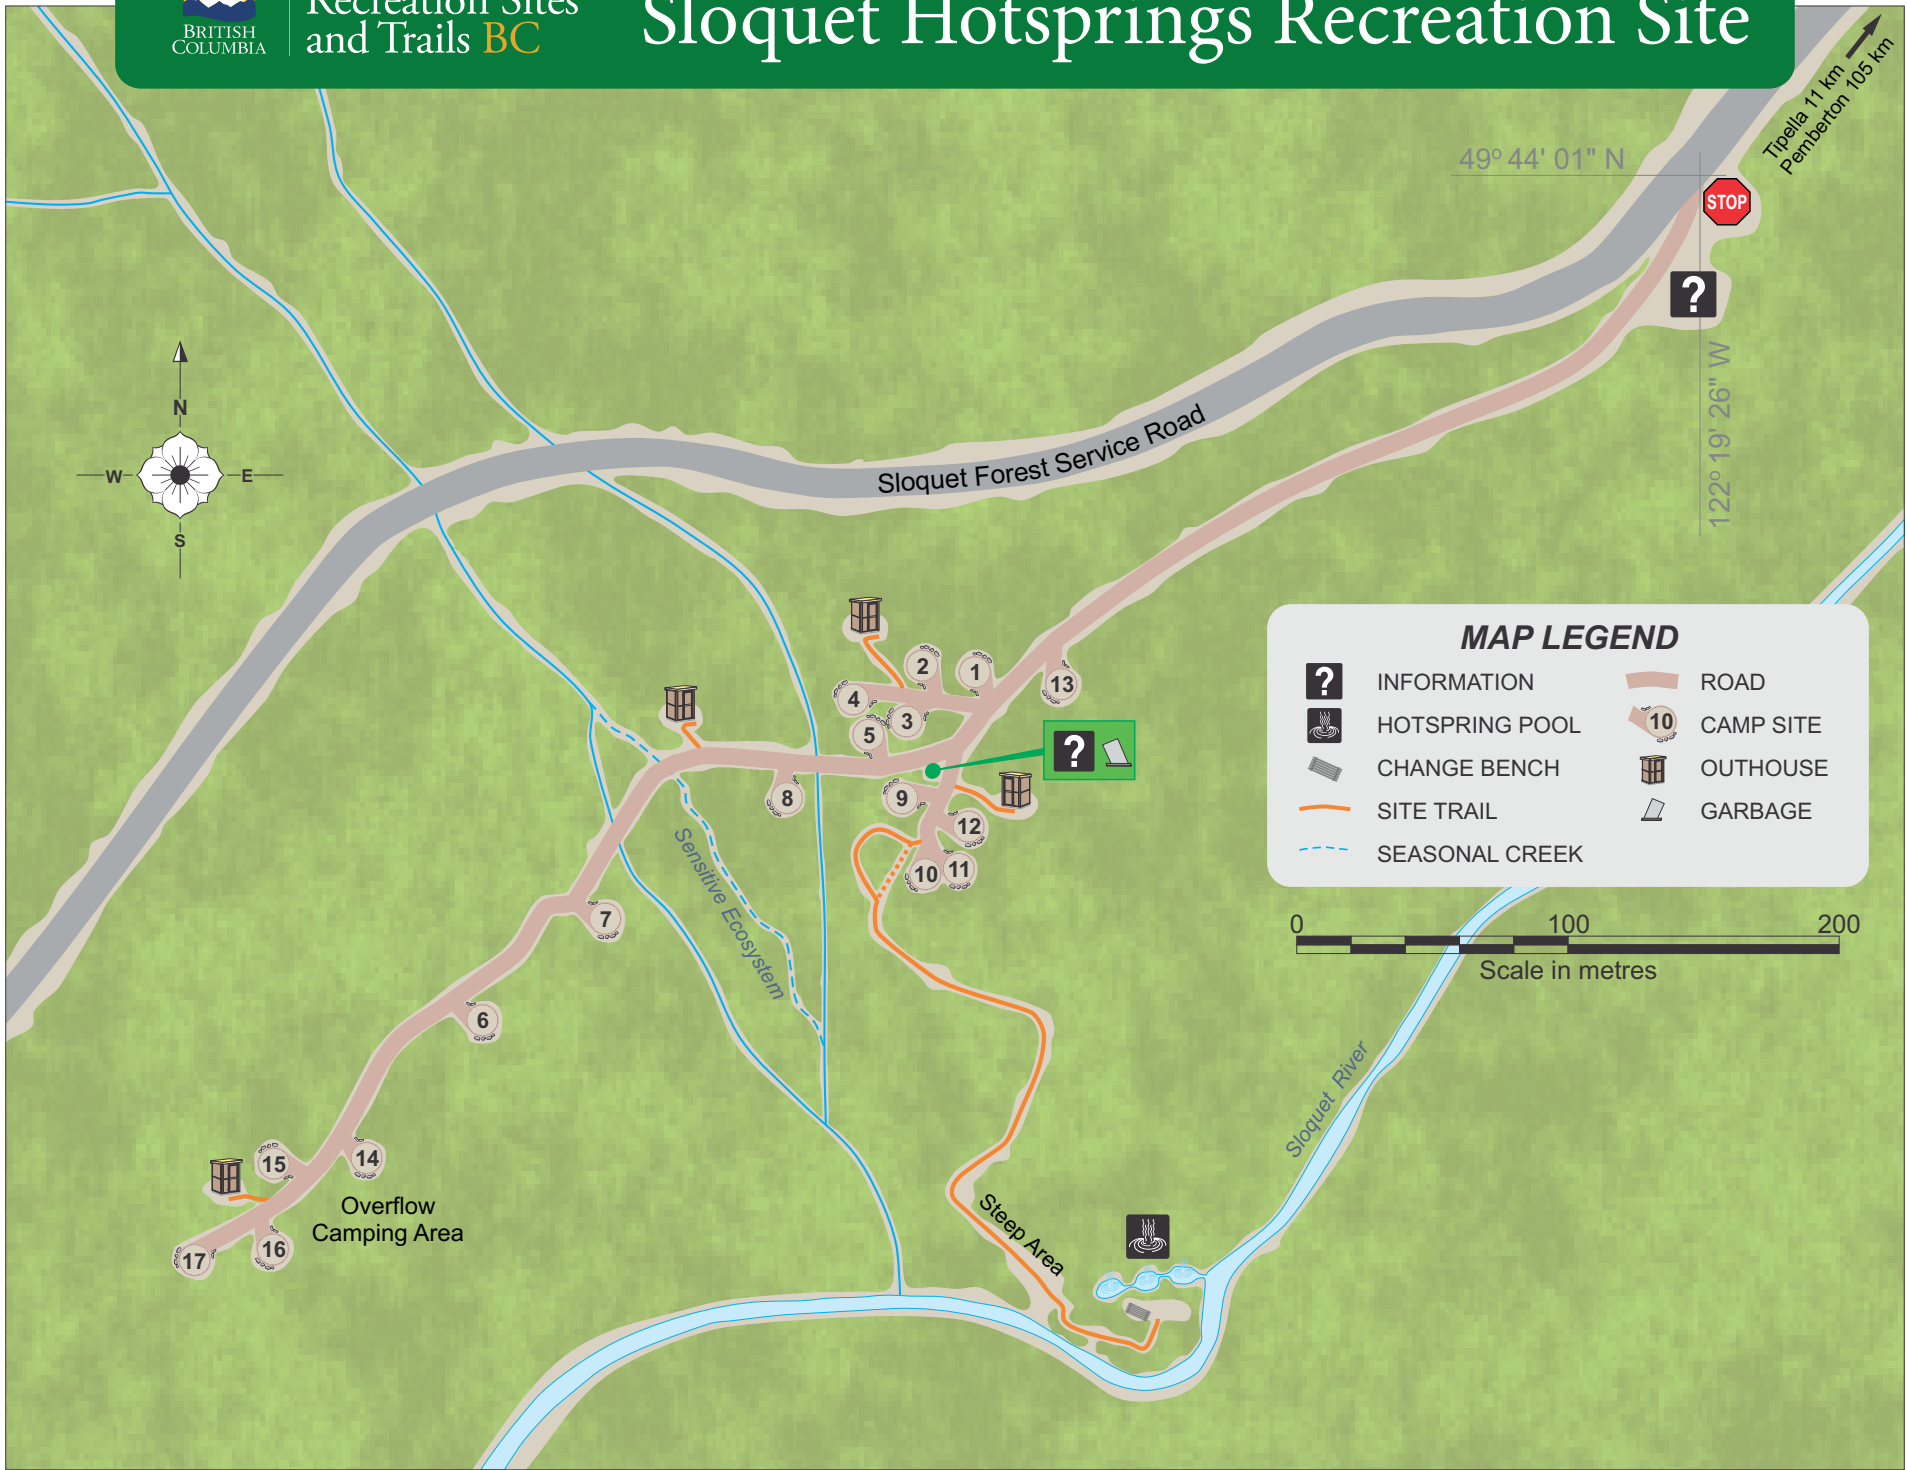

Sloquet Hotsprings Recreation Site

49° 44' 01" N

122° 19' 26" W

Tipella 11 km
Pemberton 105 km

Sloquet Forest Service Road

Sensitive Ecosystem

0 100 200
Scale in metres

MAP LEGEND

	INFORMATION		ROAD
	HOTSPRING POOL		CAMP SITE
	CHANGE BENCH		OUTHOUSE
	SITE TRAIL		GARBAGE
	SEASONAL CREEK		

Overflow
Camping Area

Sleep Area

Sloquet River